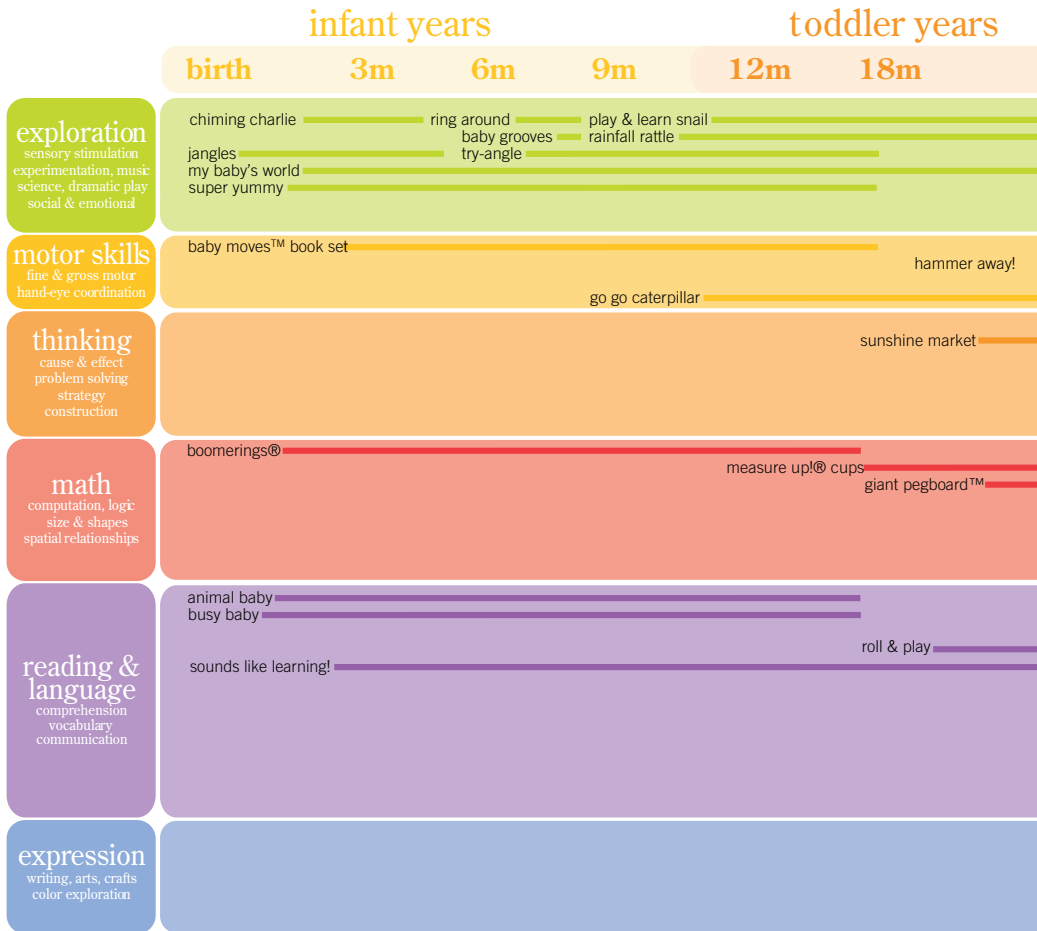

dt Learning Pathways:

Our toys support these essential Learning Pathways leading to school readiness, self-confidence and academic success.

preschool years

school years

DT Learning Pathways Chart

highlights the primary developmental benefit for each product, and is very useful for guiding toy selections for your child.

You can use the chart two ways: to find products according to a child's age, or to identify toys that support a specific Learning Pathway. The chart also highlights the age expansion of each toy, so you can see how a product like *Sounds Like Learning!* is perfect for teaching your child about Reading & Language from birth to 5 years old!